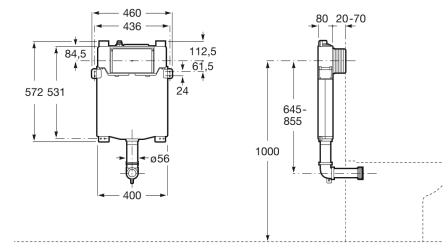

DUPLO ONE

Basic Tank One Compact - Compact built-in cistern with dual flush for single floorstanding WC

TECHNICAL DRAWINGS

FEATURES

Compact built-in cistern with dual flush for single floorstanding WC. Minimum depth of 80 mm. Installation in partition wall with uprights and/or in front of sturdy wall. Top hydraulic connection. To be completed with a compatible Roca flush plate (not included).

Dynamic pressure range: 0,1 - 10 Bar

Flush volume preset: Dual flush 3/6 litres

Minimum fixation depth (mm): 80

Operating plate position: Frontal

Suitable for: Floorstanding toilet

Tank depth (mm): 80

Water inlet position: Top

Adjustable flushing volume
Adjustable flushing volume: Dual flush
2/4 litres

Adjustable flushing volume
Adjustable flushing volume: Dual flush
3/4.5 litres

Adjustable flushing volume
Adjustable flushing volume: Dual flush
3/6 litres